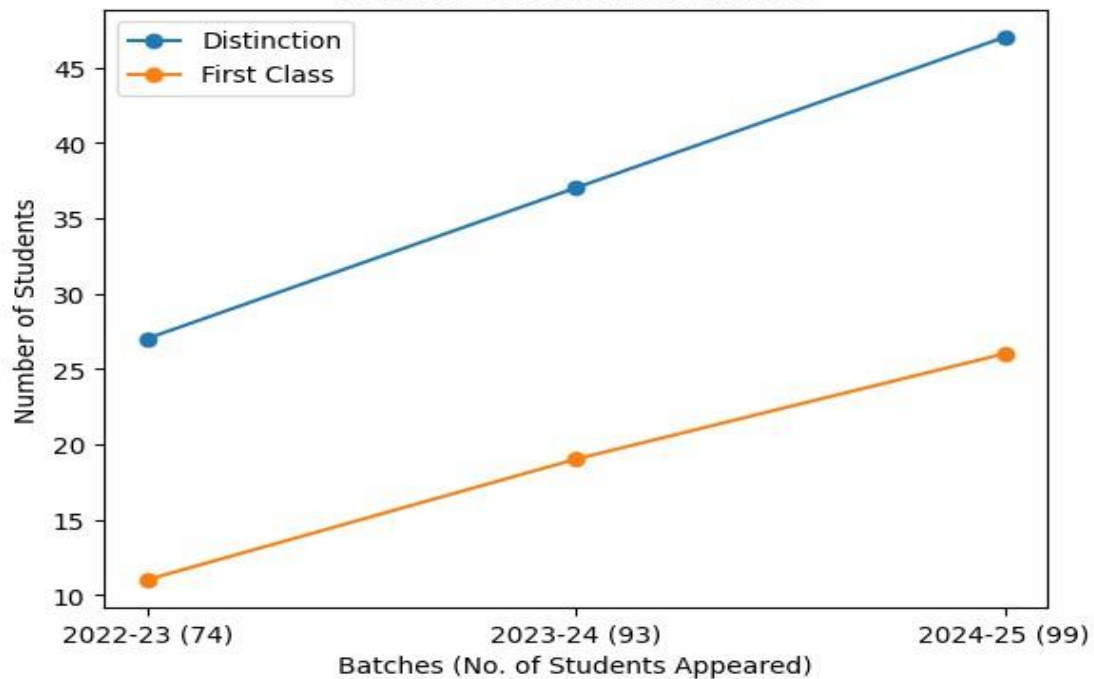

Ashwini Ayurvedic Medical College and Research Centre, Tumkur
Comparative Results of University Examination Results of 1st Year BAMS Students
of Three Consecutive Batches