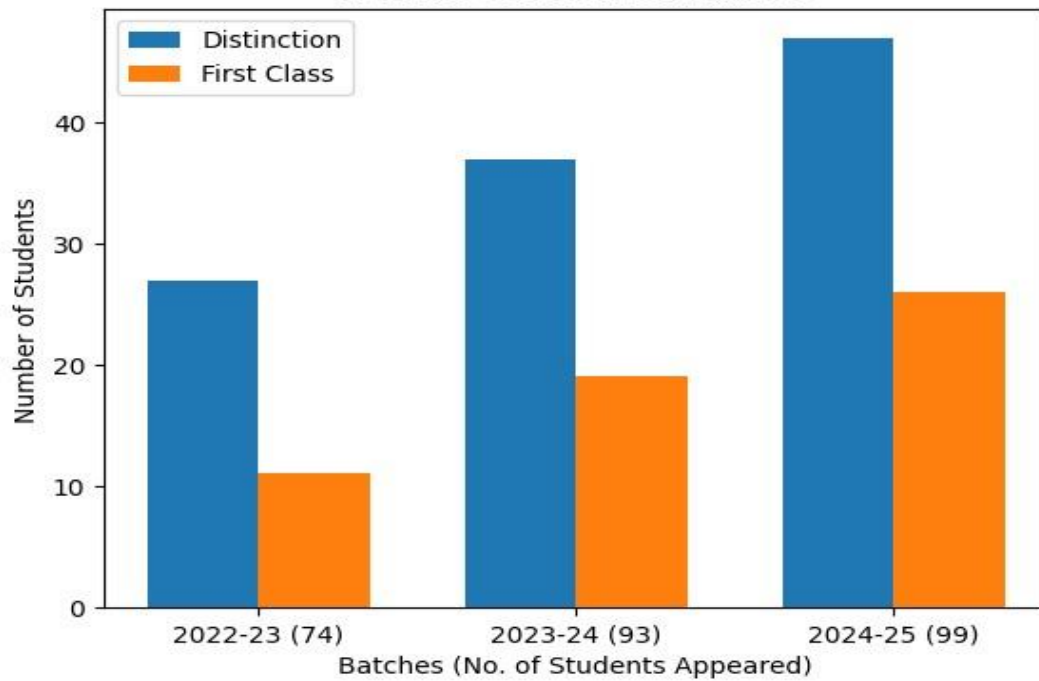

Ashwini Ayurvedic Medical College and Research Centre, Tumkur
Comparative Results of University Examination Results of 1st Year BAMS Students
of Three Consecutive Batches