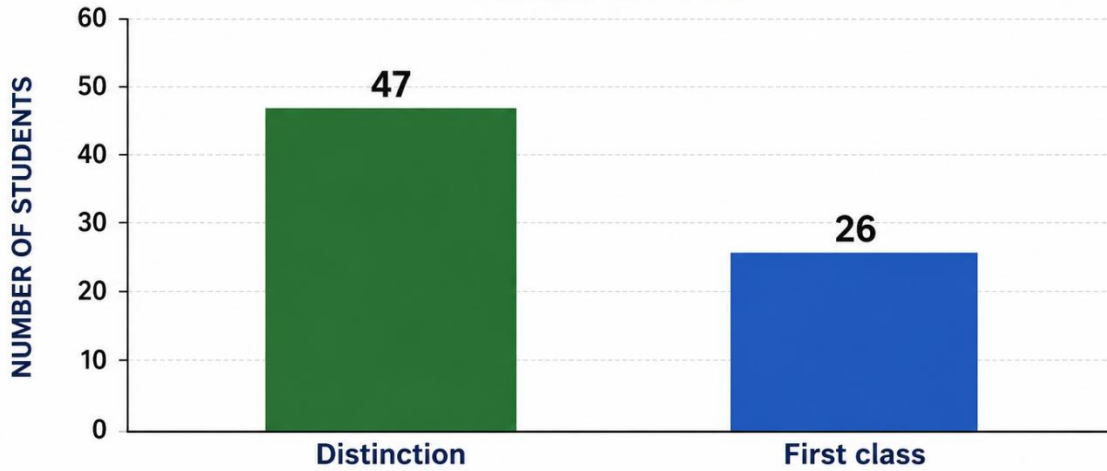

ASHWINI AYURVEDIC MEDICAL COLLEGE AND RESEARCH CENTRE

📍 RING ROAD, MARALUR, TUMAKUR-572105

UNIVERSITY EXAMINATION I YEAR RESULTS BATCH 2024-25